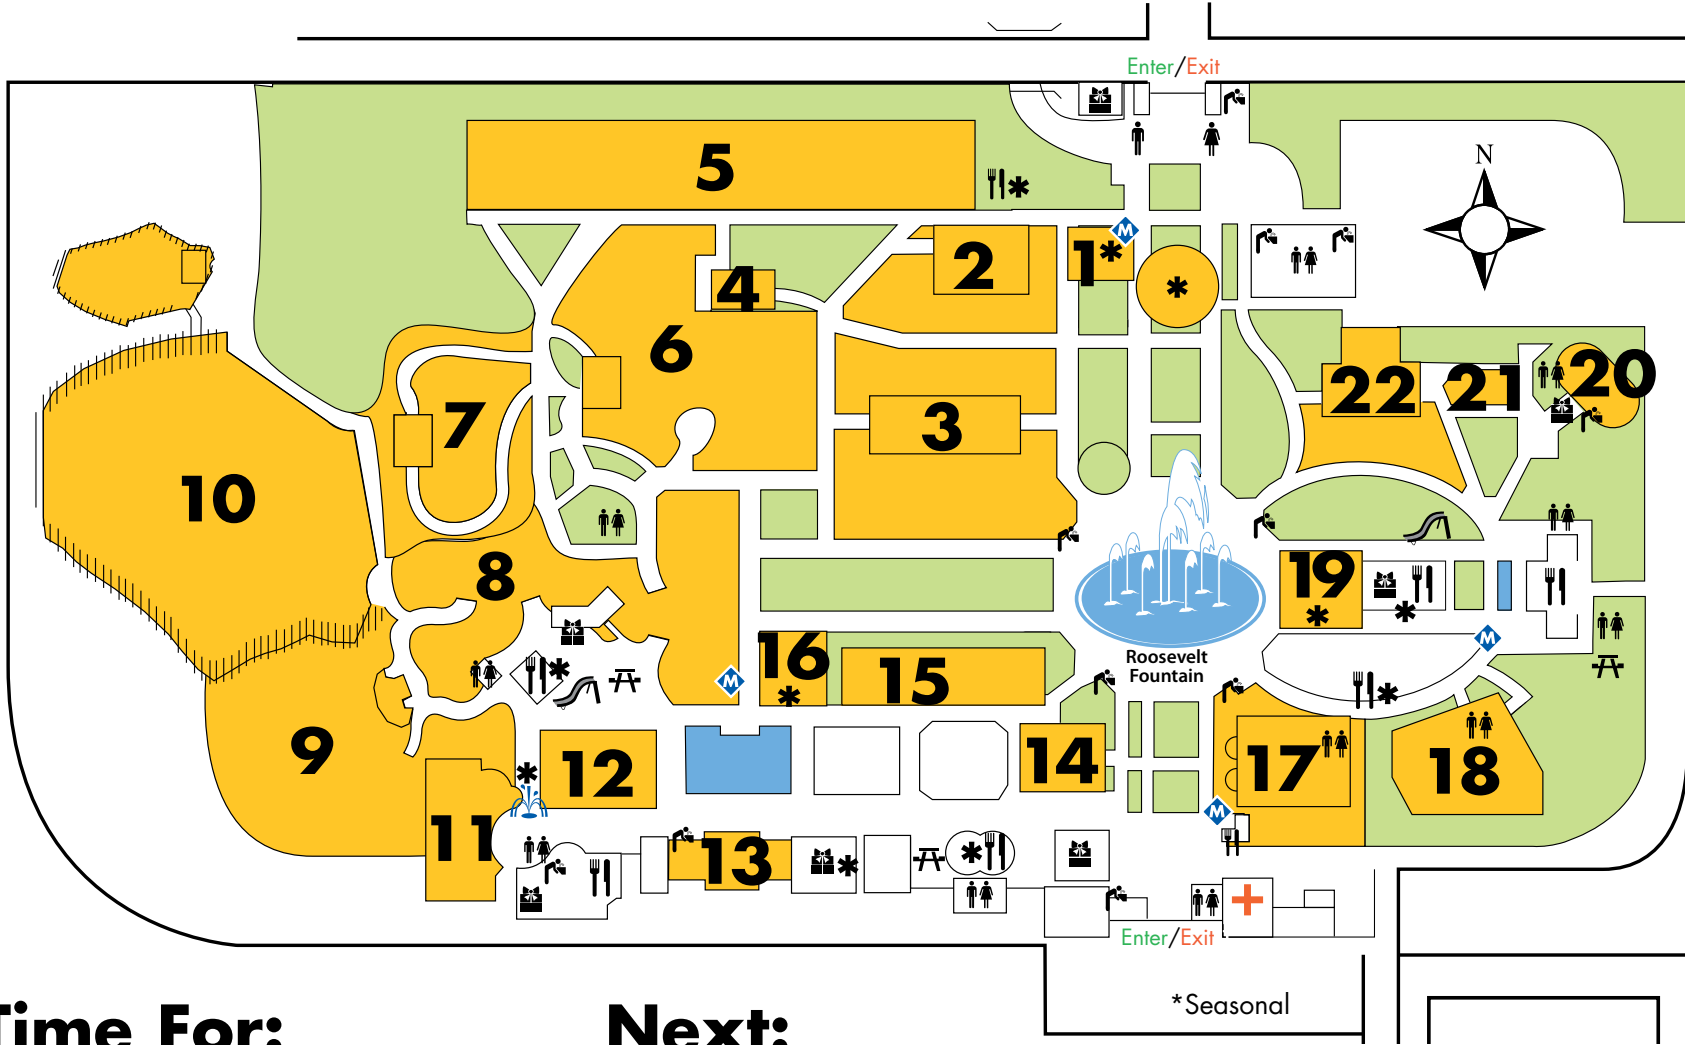

BROOKFIELD ZOO

Chicago Zoological Society
Inspiring Conservation Leadership

Time For:

place current selection here

Next:

place next selection here

Participant's Map